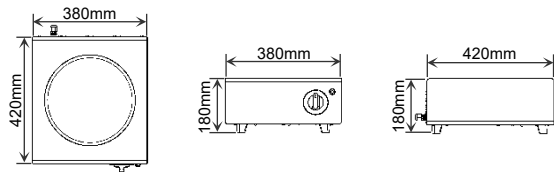

Induction Countertop Wok Range

model: HZC-C405A

- Patented open-fire simulation and voltage control (patent no.: ZL 2014 1 0805681.9)
- Patented coil mounting rack design (patent no.: ZL 2015 1 0428363.X)
- IPX4 waterproof design to protect against water splash, grease and insect
- Ø300mm x 4mm (Tk) glass-ceramic plate
- 5 levels of power control with light indicator

Specifications

Model:	HZC-C405A
Dimension (WxDxH):	380 x 420 x 180 mm
Glass-ceramic plate:	Ø300 x 4 (Tk) mm
Power control:	5-level
Electric loading:	220V / 50Hz / 1ph, 5kW